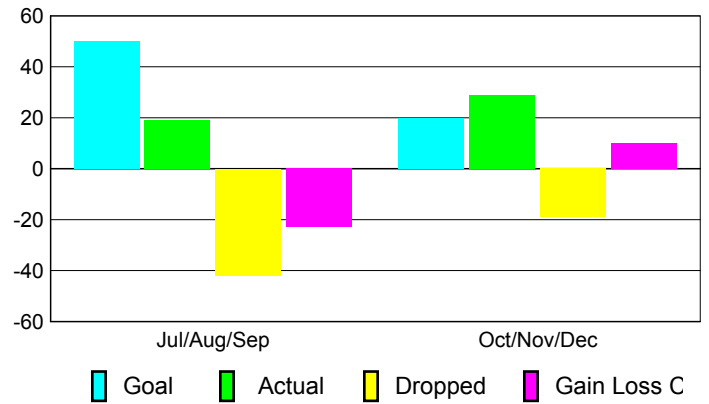

Membership Results 2010-2011

Goal, New, Dropped, Gain/Loss