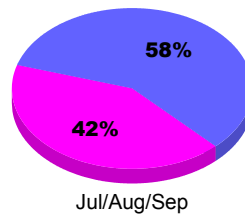

**Membership Results
2010-2011**

**Membership
2009-2010**

Month	Net Memb Goal	Actual New Memb	Actual Dropped Memb	Gain/ Loss of Memb	Gain/ Loss of Memb
Jul/Aug/Sep	50	19	-42	-23	-13
Oct/Nov/Dec	20	29	-19	10	25
Totals	70	48	-61	-13	12

Membership Results 2010-2011

Goal, New, Dropped, Gain/Loss

Comparison of Membership Gain/Loss

Current Year Compared to the Previous Year

Gender Comparison 2010-2011

Male

Female