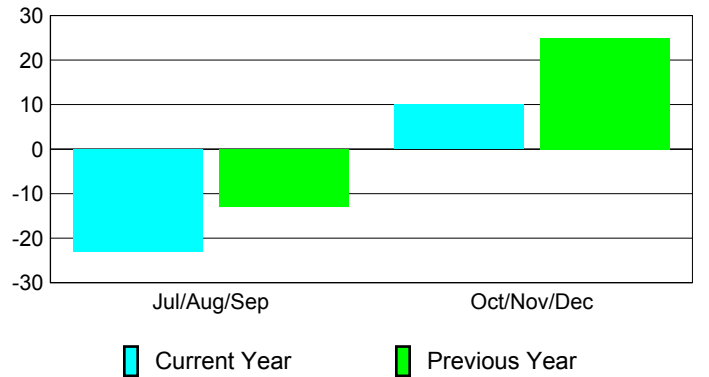

**Membership Results
2010-2011**

**Membership
2009-2010**

Month	Net Memb Goal	Actual New Memb	Actual Dropped Memb	Gain/ Loss of Memb	Gain/ Loss of Memb
Jul/Aug/Sep	50	19	-42	-23	-13
Oct/Nov/Dec	20	29	-19	10	25
Totals	70	48	-61	-13	12

Membership Results 2010-2011

Goal, New, Dropped, Gain/Loss

Comparison of Membership Gain/Loss

Current Year Compared to the Previous Year

Gender Comparison 2010-2011

Male

Female