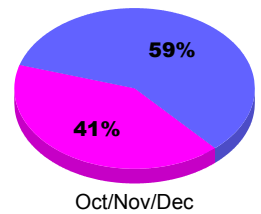

**Membership Results
2010-2011**

**Membership
2009-2010**

Month	Net Memb Goal	Actual New Memb	Actual Dropped Memb	Gain/ Loss of Memb	Gain/ Loss of Memb
Jul/Aug/Sep	50	19	-42	-23	-13
Oct/Nov/Dec	20	29	-19	10	25
Totals	70	48	-61	-13	12

Membership Results 2010-2011

Goal, New, Dropped, Gain/Loss

Comparison of Membership Gain/Loss

Current Year Compared to the Previous Year

Gender Comparison 2010-2011

Male

Female