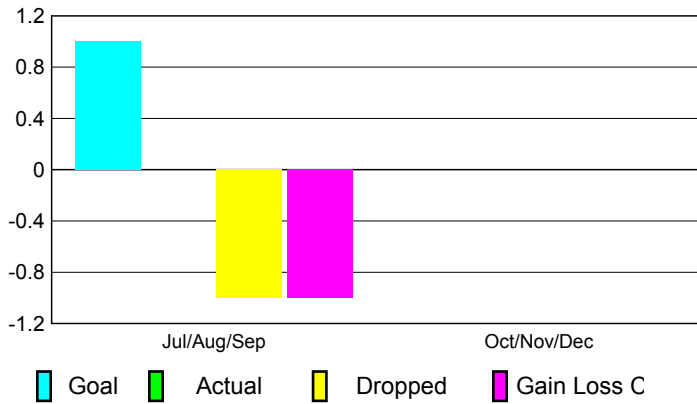

2010-2011 GMT Reports for District (or Undistricted) **District O 3**

GMT: **Mr. Pedro Mario Marrello**

Location: **ARGENTINA**

GMT CA: **3**

CLUBS

**Club Results
2010-2011**

**Clubs
2009-2010**

Month	New Club Goal	Actual New Clubs	Actual Dropped Clubs	Gain/ Loss of Clubs	Gain/ Loss of Clubs
Jul/Aug/Sep	1	0	-1	-1	0
Oct/Nov/Dec	0	0	0	0	0
Totals	1	0	-1	-1	0

Club Results 2010-2011

Goal, New, Dropped, Gain/Loss

Comparison of Club Gain/Loss

Current Year Compared to the Previous Year

YTD Status Quo Clubs 2010-2011

Status Quo Clubs Compared to Status Quo Members

MEMBERSHIP